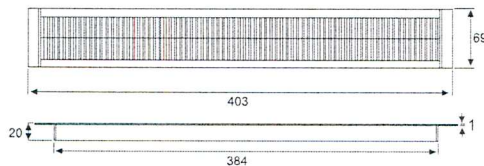

Cable outlet in aluminium, with brush seal, squared end caps

Maße / Measurement: 45 x 427 x 20mm*

Fräsmaße / Cut out size: 39 x 409mm (AxB)

Bürste / Brush 

| | |
|-----------------|---|
| Schwarz / Black | 1 |
|-----------------|---|

| | |
|-------------|---|
| Grau / Grey | 1 |
|-------------|---|

Maße / Measurement: 69 x 403 x 20mm*

Fräsmaße / Cut out size: 63 x 385mm (AxB)

Bürste / Brush 

| | |
|-----------------|---|
| Schwarz / Black | 1 |
|-----------------|---|